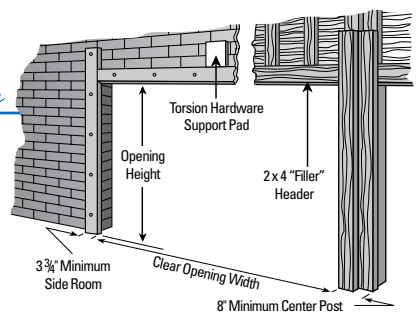

Installation Jamb Preparation