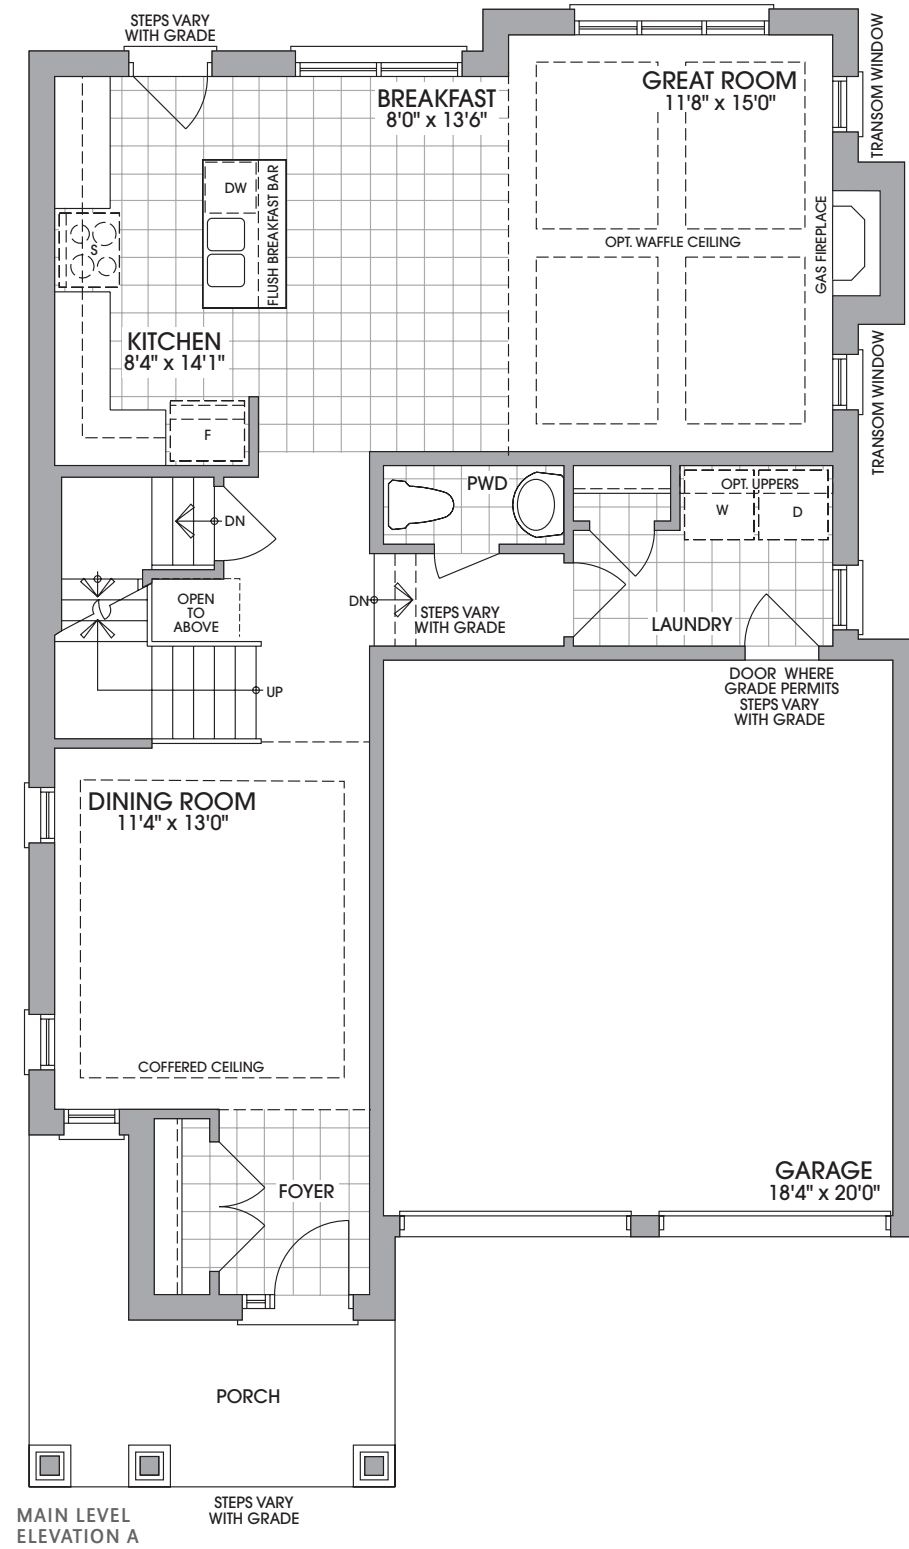

The Meadowgate

Elevation A ~ 2,146 Square Feet
Elevation B ~ 2,111 Square Feet

38'
SINGLES

Elevation A ~ 2,146 Square Feet

Elevation B ~ 2,111 Square Feet