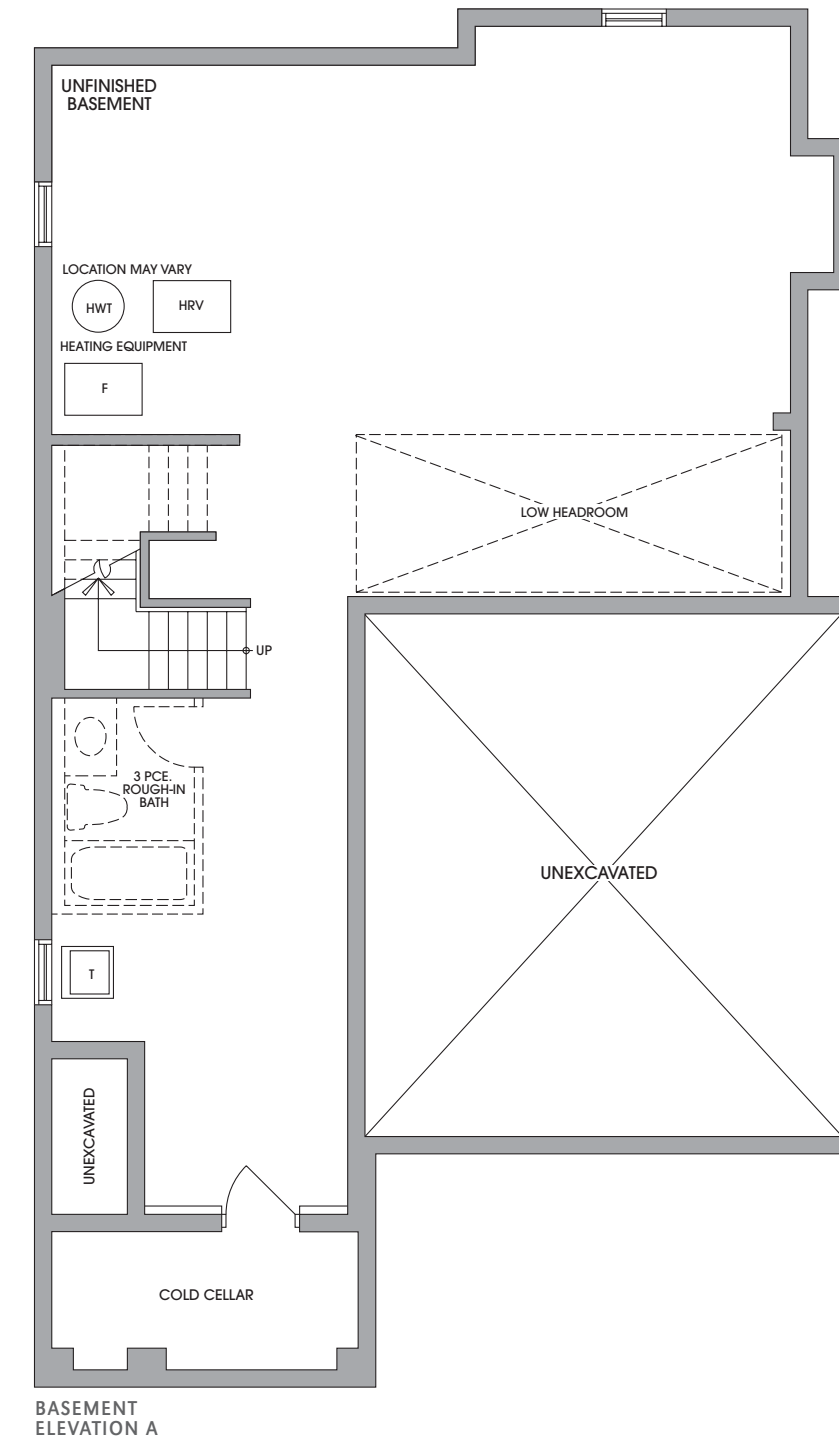

The Meadowgate

Elevation A ~ 2,146 Square Feet
Elevation B ~ 2,111 Square Feet

38'
SINGLES

Elevation A ~ 2,146 Square Feet

Elevation B ~ 2,111 Square Feet