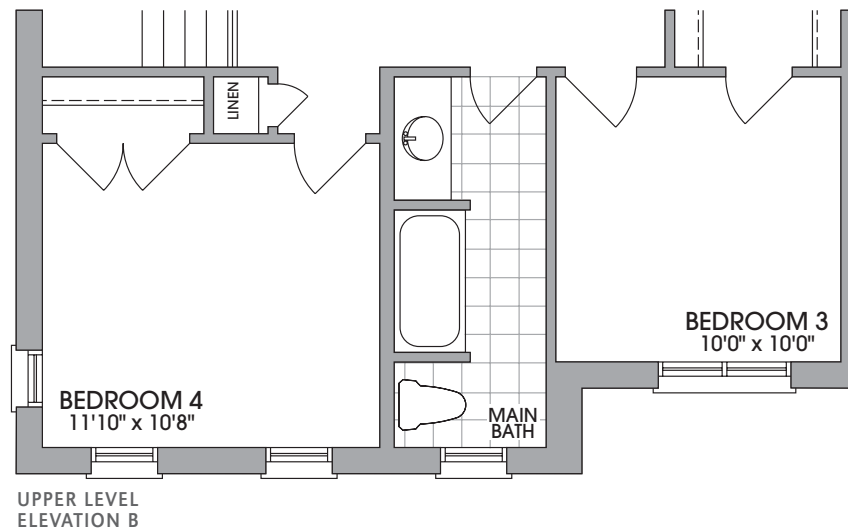

The Meadowgate

Elevation A ~ 2,146 Square Feet
Elevation B ~ 2,111 Square Feet

38'
SINGLES

Elevation A ~ 2,146 Square Feet

Elevation B ~ 2,111 Square Feet