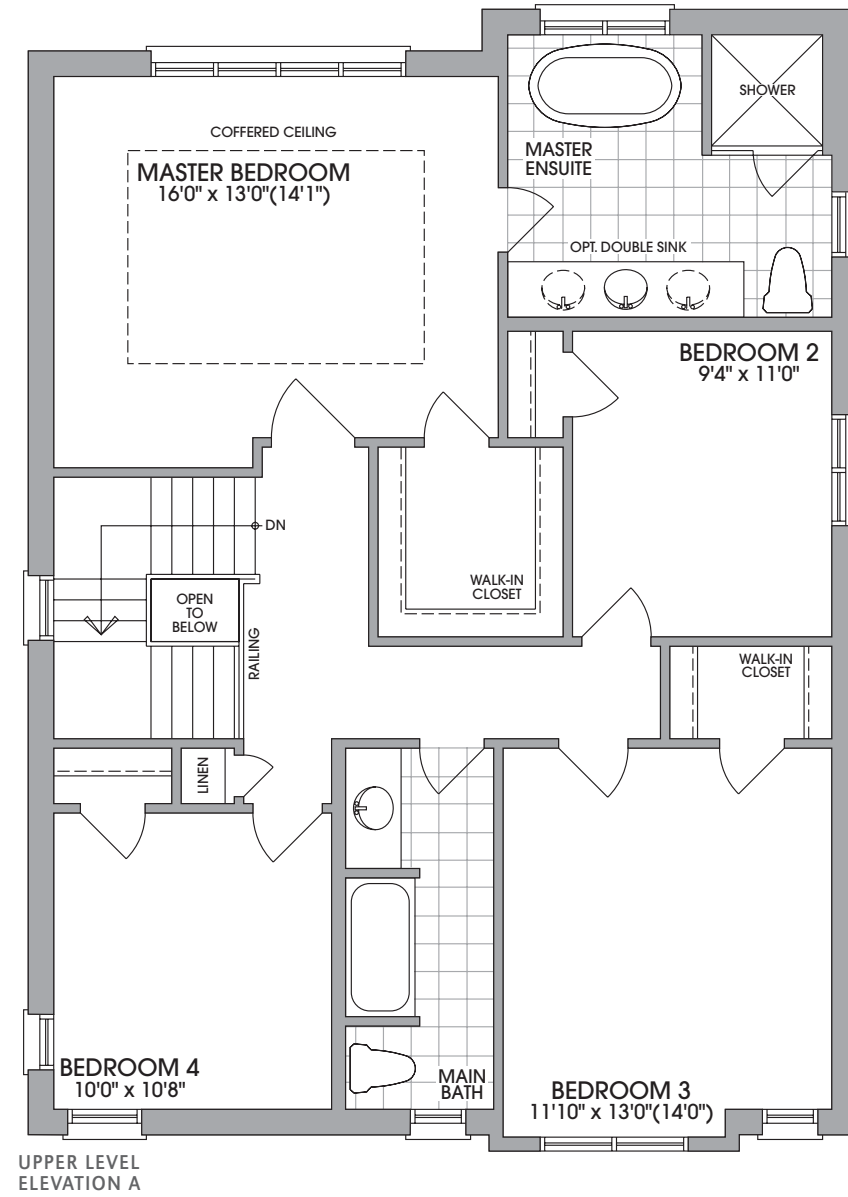

The Meadowgate

Elevation A ~ 2,146 Square Feet
Elevation B ~ 2,111 Square Feet

38'
SINGLES

Elevation A ~ 2,146 Square Feet

Elevation B ~ 2,111 Square Feet