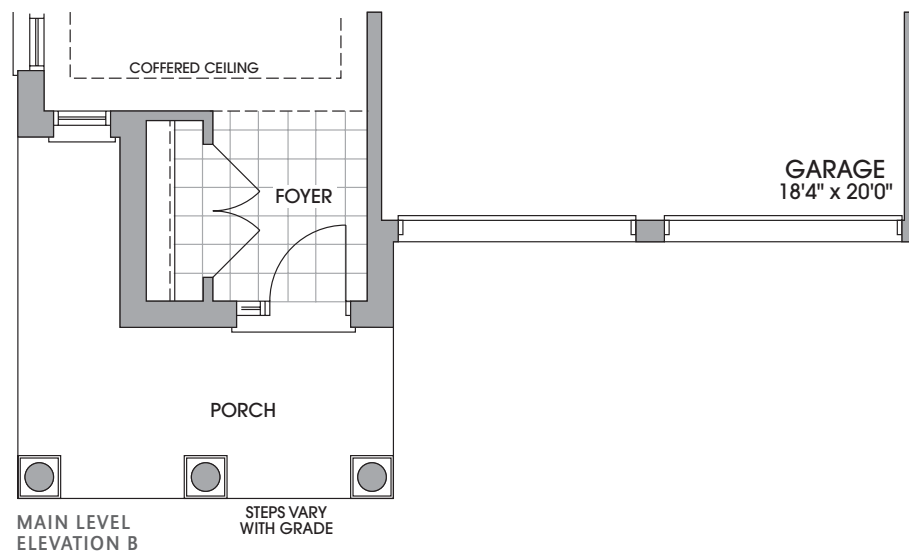

The Meadowgate

Elevation A ~ 2,146 Square Feet
Elevation B ~ 2,111 Square Feet

38'
SINGLES

Elevation A ~ 2,146 Square Feet

Elevation B ~ 2,111 Square Feet