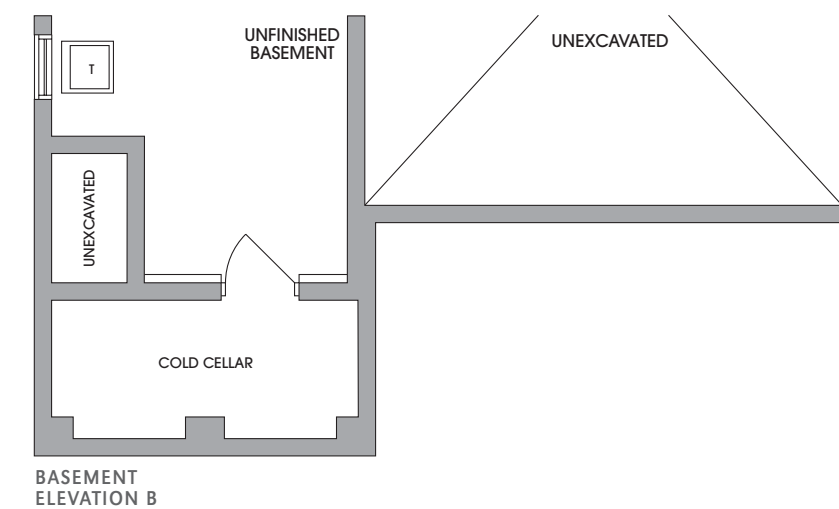

The Meadowgate

Elevation A ~ 2,146 Square Feet
Elevation B ~ 2,111 Square Feet

38'
SINGLES

Elevation A ~ 2,146 Square Feet

Elevation B ~ 2,111 Square Feet